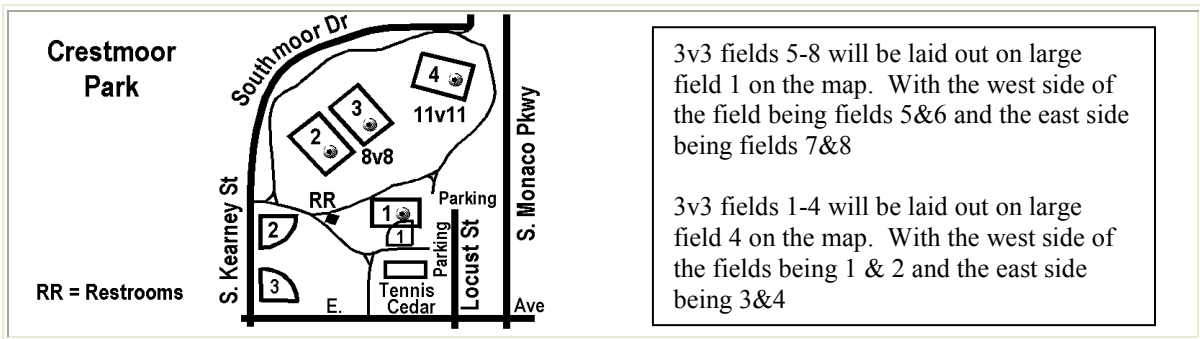

DENVER FIELD LAYOUT

Fred Thomas North is the northern section of the 11v11 field.

Fred Thomas South is the southern section of the 11v11 field.

Field 4 is Pavilion Central Field (4c)

Field 5 is Pavilion West Field (5w)

Field 6 is Fountain Field (6)

3v3 fields 5-8 will be laid out on large field 1 on the map. With the west side of the field being fields 5&6 and the east side being fields 7&8

3v3 fields 1-4 will be laid out on large field 4 on the map. With the west side of the fields being 1 & 2 and the east side being 3&4