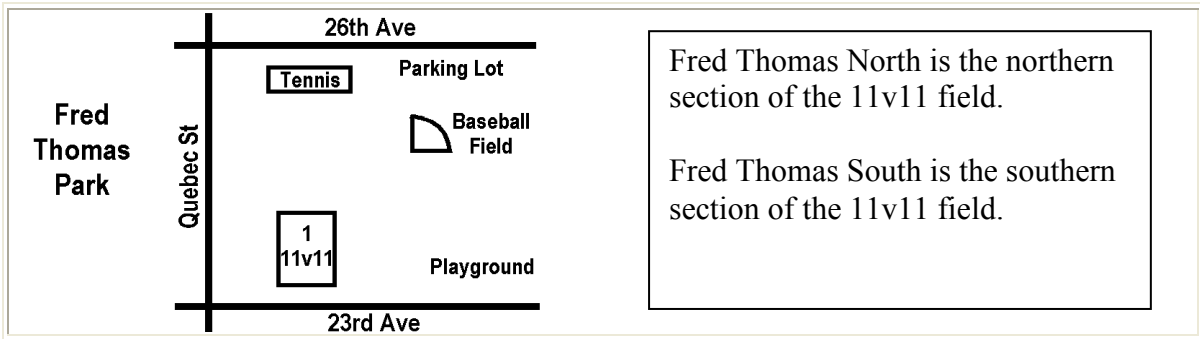

DENVER FIELD LAYOUT

Fred Thomas North is the northern section of the 11v11 field.

Fred Thomas South is the southern section of the 11v11 field.

Field 4 is Pavilion Central Field (4c)

Field 5 is Pavilion West Field (5w)

Field 6 is Fountain Field (6)

3v3 fields 5-8 will be laid out on large field 1 on the map. With the west side of the field being fields 5&6 and the east side being fields 7&8

3v3 fields 1-4 will be laid out on large field 4 on the map. With the west side of the fields being 1 & 2 and the east side being 3&4