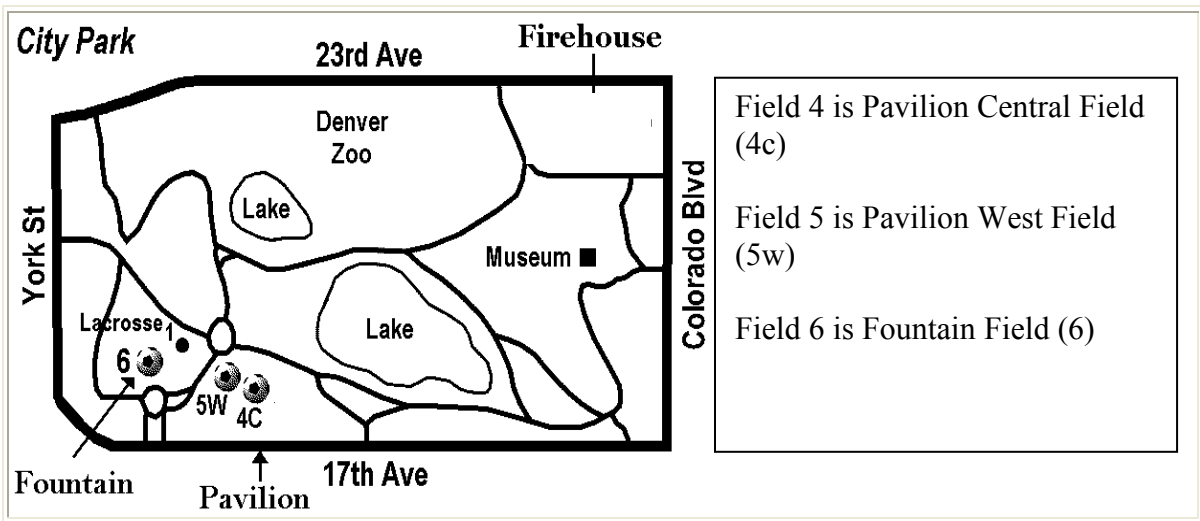

DENVER FIELD LAYOUT

Fred Thomas North is the northern section of the 11v11 field.

Fred Thomas South is the southern section of the 11v11 field.

Field 4 is Pavilion Central Field (4c)

Field 5 is Pavilion West Field (5w)

Field 6 is Fountain Field (6)

3v3 fields 5-8 will be laid out on large field 1 on the map. With the west side of the field being fields 5&6 and the east side being fields 7&8

3v3 fields 1-4 will be laid out on large field 4 on the map. With the west side of the fields being 1 & 2 and the east side being 3&4